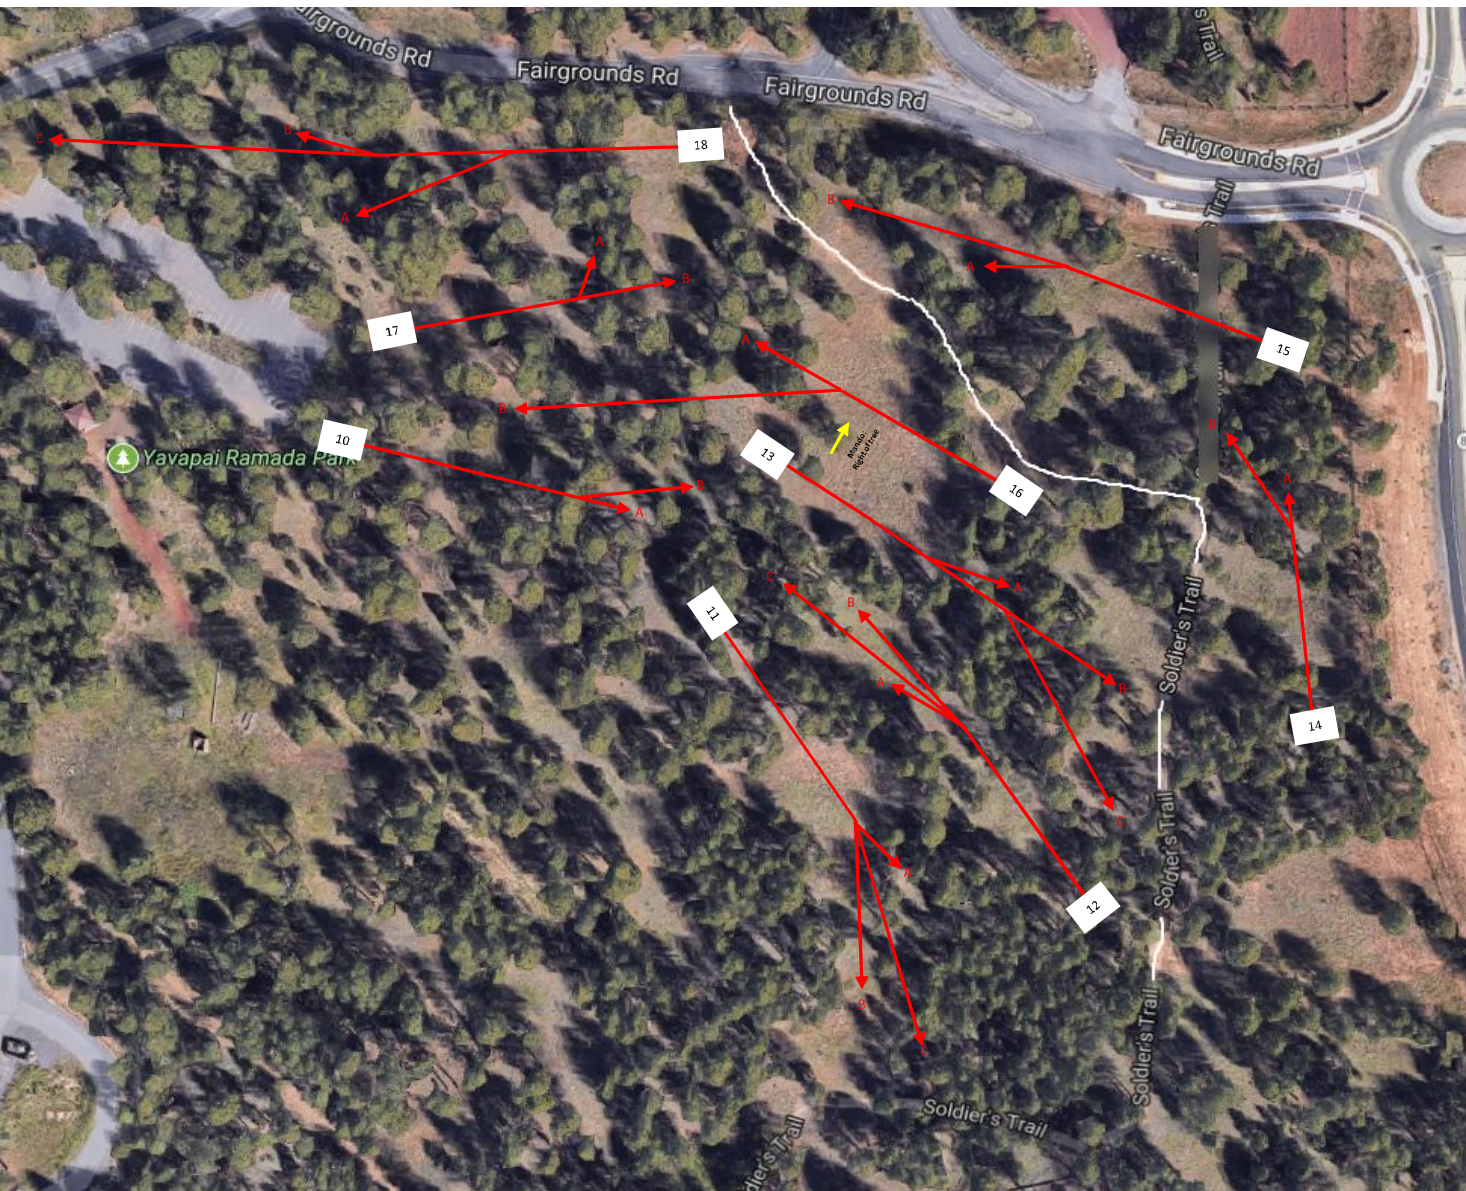

### Proposed Front 9

Pin\Tee:	A	B	C
Hole 1	300	315	350
Hole 2	215	290	315
Hole 3	210	315	385
Hole 4	270	300	410*
Hole 5	250	320	
Hole 6	190	215	
Hole 7	195	210	
Hole 8	320	420	525*
Hole 9	345		

\*Designates Par 4

Out of Bounds – Parking Lot, Fence, Road, and discs which land on –or beyond the other side of the Soldier Trail from your tee box.

Caution - As a County park, watch for Hikers and Bikers, especially along the designated trail. Allow them to safely clear before throwing.

## Fort Tuthill Disc Golf Course

\*Designates Par 4

Out of Bounds – Parking Lot, Fence, Road, and discs which land on –or beyond the other side of the Soldier Trail from your tee box.

Caution - As a County park, watch for Hikers and Bikers, especially along the designated trail. Allow them to safely clear before throwing.