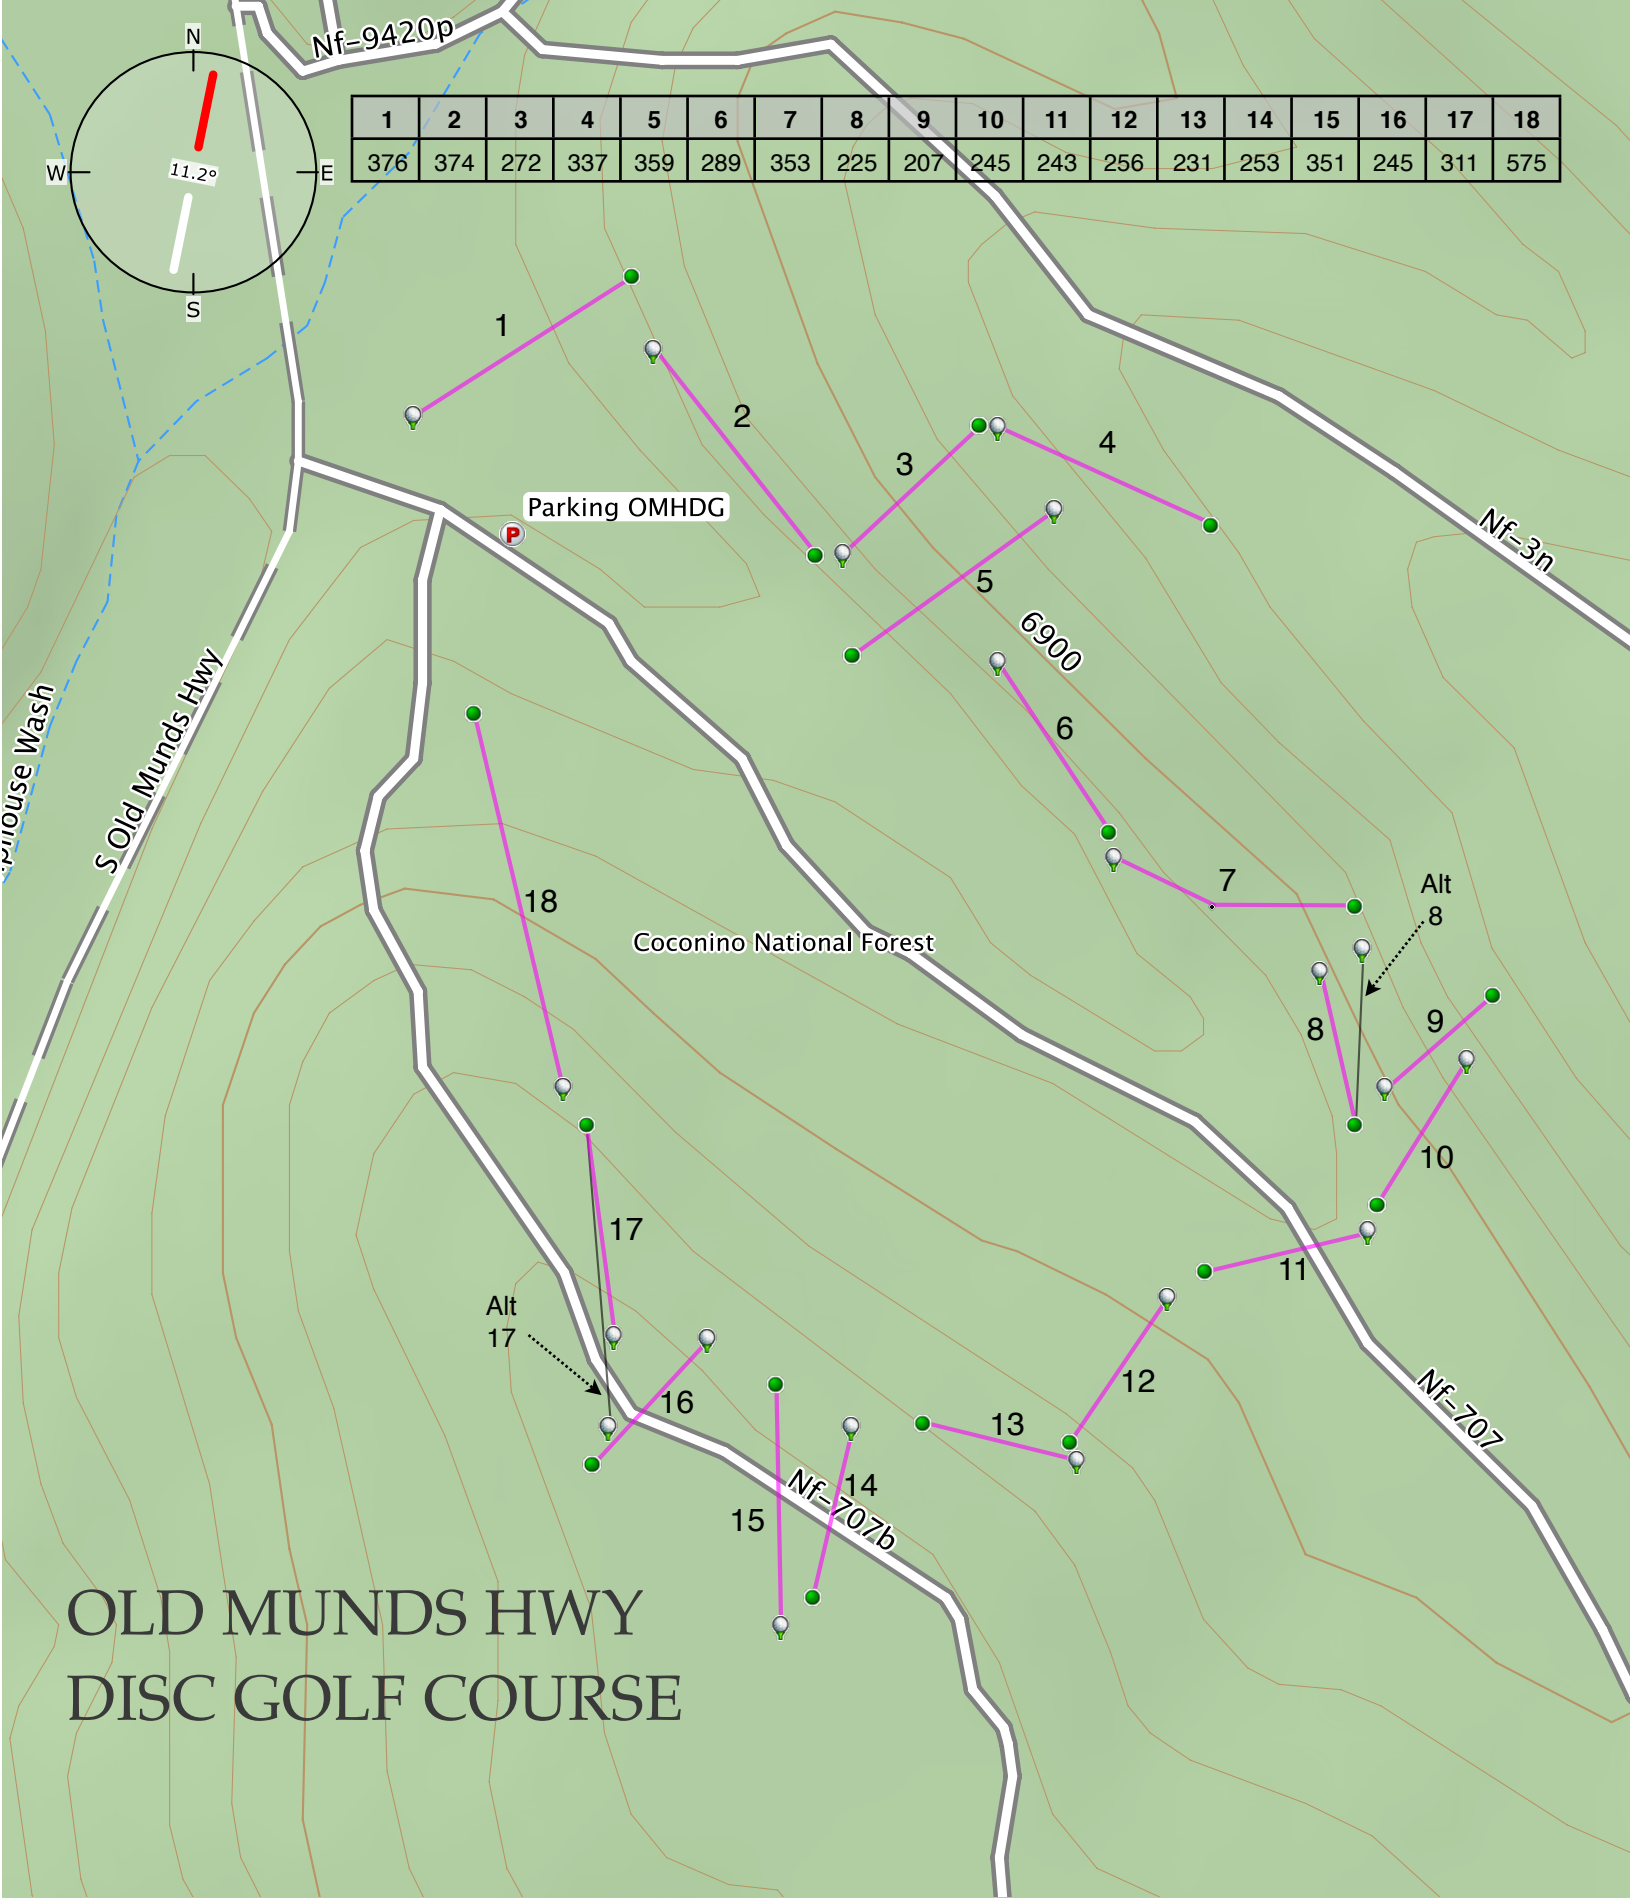

1	2	3	4	5	6	7	8	9	10	11	12	13	14	15	16	17	18
376	374	272	337	359	289	353	225	207	245	243	256	231	253	351	245	311	575

# OLD MUNDS HWY DISC GOLF COURSE

-  Tee
-  Green
-  Fairway
-  Alternate Fairway

0 0.05 0.10 0.15 0.20 mi

N35 06 38.0 W111 40 18.0

*This work is licensed by StinkyGreene under a Creative Commons Attribution-NonCommercial-ShareAlike 3.0 Unported License.*